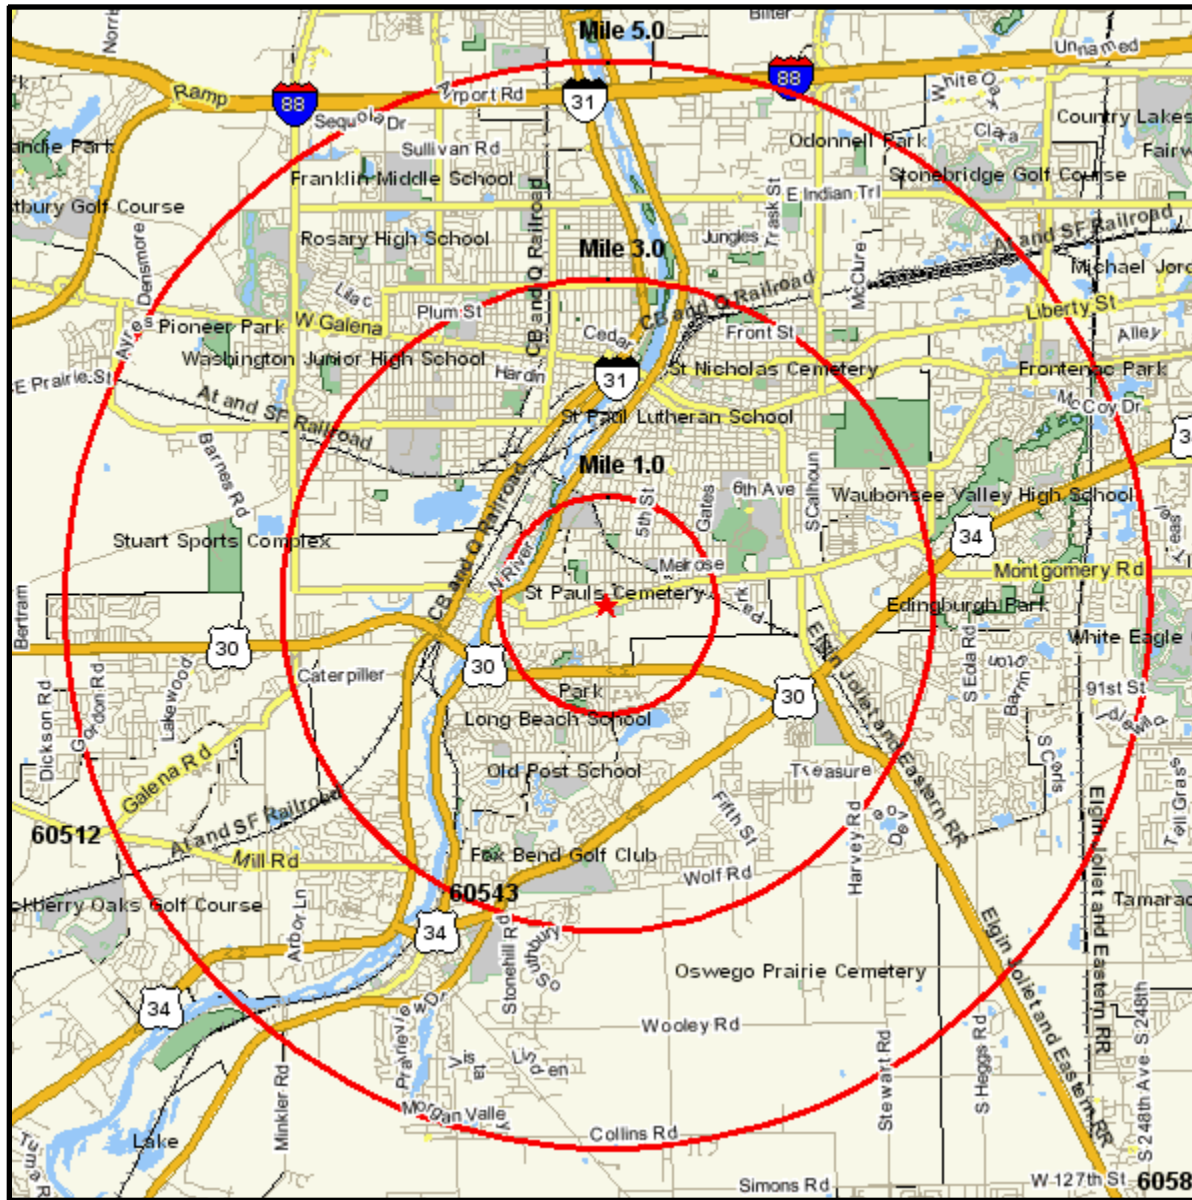

Area Map

Prepared For:

Order #: 970008979
Site: 03

MONTGOMERY RD AT DOUGLAS RD
MONTGOMERY, IL 60538
Coord: 41.727943, -88.319555
Radius - See Appendix for Details

Area Map

Prepared For:

Order #: 970008979
Site: 03

Appendix: Area Listing

Area Name:

Type: Radius 1

Radius Definition:

MONTGOMERY RD AT DOUGLAS RD	Center Point:	41.727943	-88.319555
MONTGOMERY, IL 60538	Circle/Band:	0.00 -	1.00

Area Name:

Type: Radius 2

Radius Definition:

MONTGOMERY RD AT DOUGLAS RD	Center Point:	41.727943	-88.319555
MONTGOMERY, IL 60538	Circle/Band:	0.00 -	3.00

Area Name:

Type: Radius 3

Radius Definition:

MONTGOMERY RD AT DOUGLAS RD	Center Point:	41.727943	-88.319555
MONTGOMERY, IL 60538	Circle/Band:	0.00 -	5.00