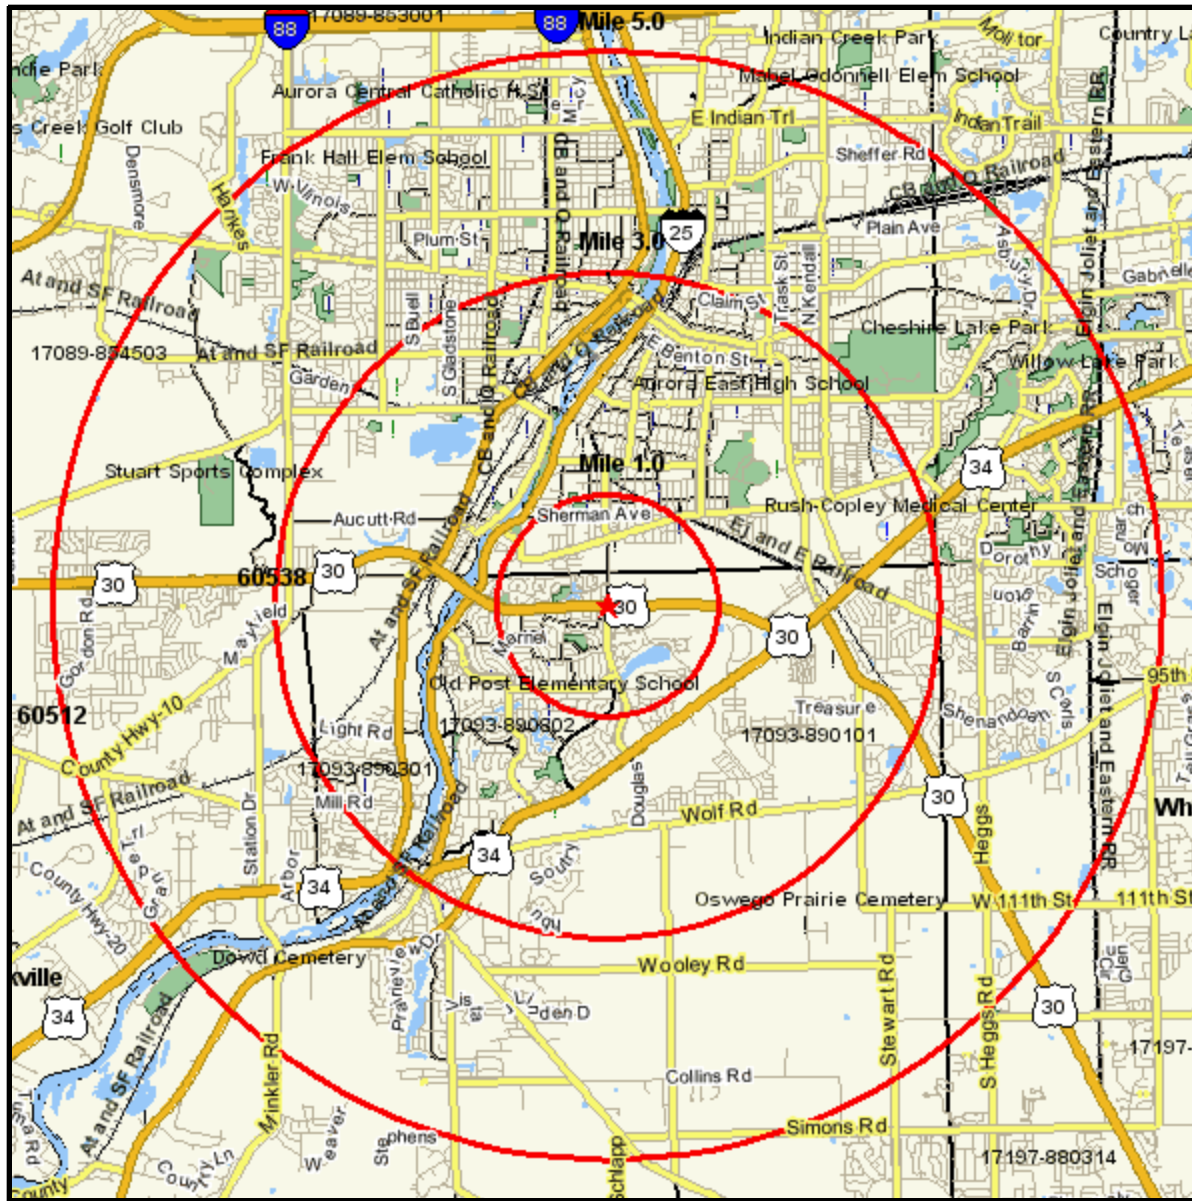

Area Map

Village of Montgomery

DOUGLAS RD AT US ROUTE 30
 MONTGOMERY, IL 60538
 Coord: 41.719196, -88.319516
 Radius - See Appendix for Details

Area Map

Village of Montgomery

Appendix: Area Listing

Area Name:

Type: Radius 1

Radius Definition:

DOUGLAS RD AT US ROUTE 30	Center Point:	41.719196	-88.319516
MONTGOMERY, IL 60538	Circle/Band:	0.00 -	1.00

Area Name:

Type: Radius 2

Radius Definition:

DOUGLAS RD AT US ROUTE 30	Center Point:	41.719196	-88.319516
MONTGOMERY, IL 60538	Circle/Band:	0.00 -	3.00

Area Name:

Type: Radius 3

Radius Definition:

DOUGLAS RD AT US ROUTE 30	Center Point:	41.719196	-88.319516
MONTGOMERY, IL 60538	Circle/Band:	0.00 -	5.00