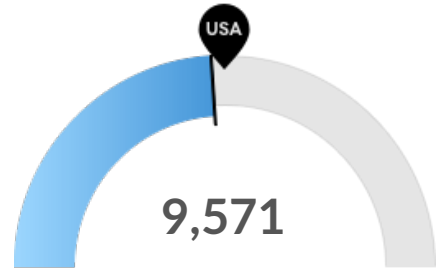

Historic & Projected Trends

Population Trends

As of 2021 the region's population **increased by 10.1%** since 2016, growing by 2,353. Population is expected to **increase by 6.3%** between 2021 and 2026, adding 1,613.

Timeframe	Population
2016	23,237
2017	23,770
2018	24,170
2019	24,823
2020	25,244
2021	25,590
2022	25,882
2023	26,180
2024	26,509
2025	26,838
2026	27,203

Job Trends

From 2016 to 2021, jobs increased by 8.1% in Montgomery, IL (in Kendall county) (ZIP 60538) from 6,610 to 7,147. This change outpaced the national growth rate of 0.7% by 7.4%.

Timeframe	Jobs
2016	6,610
2017	7,067
2018	7,316
2019	7,061
2020	6,736
2021	7,147
2022	7,311
2023	7,446
2024	7,561
2025	7,657
2026	7,721

Population Characteristics

Millennials

Montgomery, IL (in Kendall county) (ZIP 60538) has 5,151 millennials (ages 25-39). The national average for an area this size is 5,202.

Retiring Soon

Retirement risk is low in Montgomery, IL (in Kendall county) (ZIP 60538). The national average for an area this size is 7,513 people 55 or older, while there are 5,441 here.

Racial Diversity