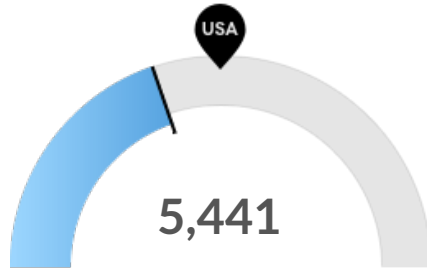

Economy Overview

25,590

Population (2021)

Population **grew by 2,353** over the last 5 years and is projected to **grow by 1,613** over the next 5 years.

7,147

Total Regional Employment

Jobs **grew by 537** over the last 5 years and are projected to **grow by 574** over the next 5 years.

Historic & Projected Trends

Population Trends

As of 2021 the region's population **increased by 10.1%** since 2016, growing by 2,353. Population is expected to **increase by 6.3%** between 2021 and 2026, adding 1,613.

Timeframe	Population
2016	23,237
2017	23,770
2018	24,170
2019	24,823
2020	25,244
2021	25,590
2022	25,882
2023	26,180
2024	26,509
2025	26,838
2026	27,203

Job Trends

From 2016 to 2021, jobs increased by 8.1% in Montgomery, IL (in Kendall county) (ZIP 60538) from 6,610 to 7,147. This change outpaced the national growth rate of 0.7% by 7.4%.

Timeframe	Jobs
2016	6,610
2017	7,067
2018	7,316
2019	7,061
2020	6,736
2021	7,147
2022	7,311
2023	7,446
2024	7,561
2025	7,657
2026	7,721

Population Characteristics

Millennials

Montgomery, IL (in Kendall county) (ZIP 60538) has 5,151 millennials (ages 25-39). The national average for an area this size is 5,202.