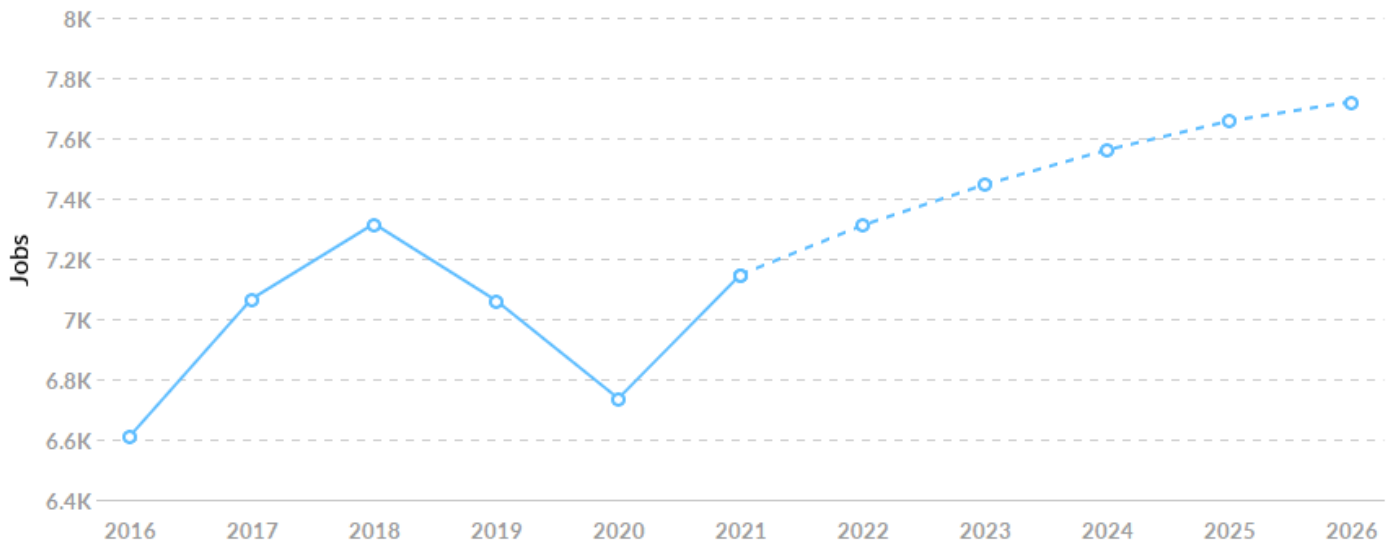

Job Trends

From 2016 to 2021, jobs increased by 8.1% in Montgomery, IL (in Kendall county) (ZIP 60538) from 6,610 to 7,147. This change outpaced the national growth rate of 0.7% by 7.4%.

Timeframe	Jobs
2016	6,610
2017	7,067
2018	7,316
2019	7,061
2020	6,736
2021	7,147
2022	7,311
2023	7,446
2024	7,561
2025	7,657
2026	7,721