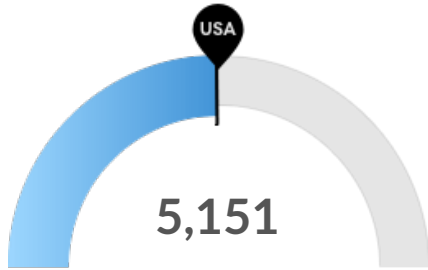

Economy Overview

25,590

Population (2021)

Population **grew by 2,353** over the last 5 years and is projected to **grow by 1,613** over the next 5 years.

7,147

Total Regional Employment

Jobs **grew by 537** over the last 5 years and are projected to **grow by 574** over the next 5 years.

Historic & Projected Trends

Population Trends

As of 2021 the region's population **increased by 10.1%** since 2016, growing by 2,353. Population is expected to **increase by 6.3%** between 2021 and 2026, adding 1,613.

Timeframe	Population
2016	23,237
2017	23,770
2018	24,170
2019	24,823
2020	25,244
2021	25,590
2022	25,882
2023	26,180
2024	26,509
2025	26,838
2026	27,203

Job Trends

From 2016 to 2021, jobs increased by 8.1% in Montgomery, IL (in Kendall county) (ZIP 60538) from 6,610 to 7,147. This change outpaced the national growth rate of 0.7% by 7.4%.

Timeframe	Jobs
2016	6,610
2017	7,067
2018	7,316
2019	7,061
2020	6,736
2021	7,147
2022	7,311
2023	7,446
2024	7,561
2025	7,657
2026	7,721

Population Characteristics

Millennials

Montgomery, IL (in Kendall county) (ZIP 60538) has 5,151 millennials (ages 25-39). The national average for an area this size is 5,202.