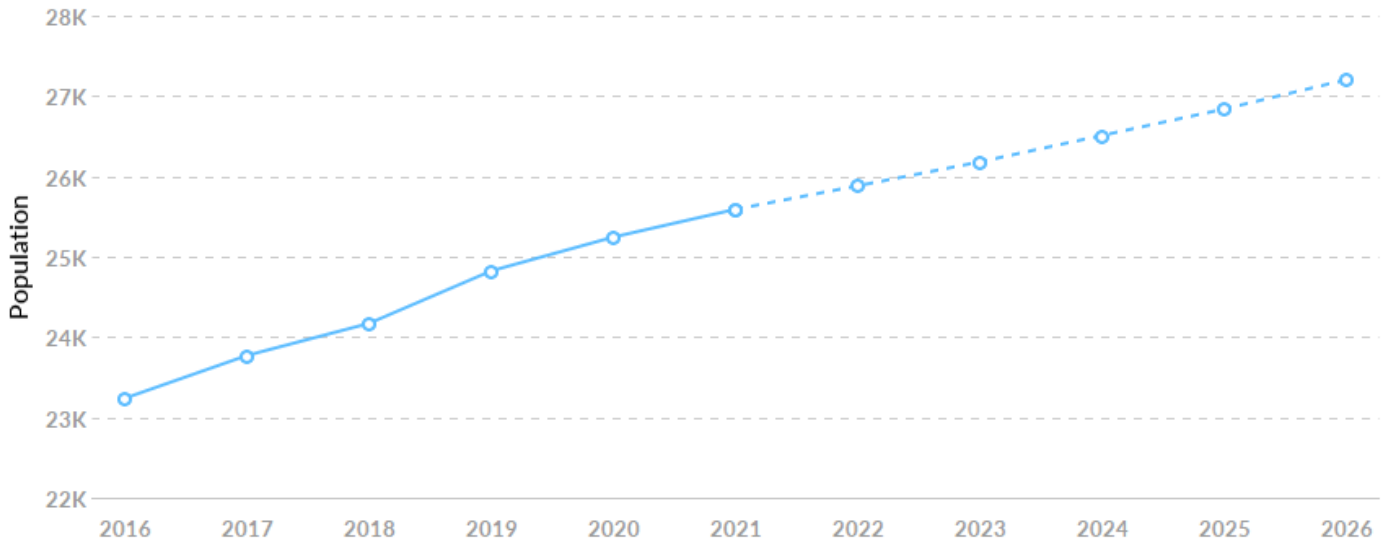

Economy Overview

25,590

Population (2021)

Population **grew by 2,353** over the last 5 years and is projected to **grow by 1,613** over the next 5 years.

7,147

Total Regional Employment

Jobs **grew by 537** over the last 5 years and are projected to **grow by 574** over the next 5 years.

	Population (2021)	Labor Force (2021)	Jobs (2021)	Cost of Living	GRP	Imports	Exports
Region	25,590	N/A	7,147	101.2	\$776.40M	\$2.01B	\$1.05B
North Central RED Region	629,812	295,383	292,030	99.9	\$38.52B	\$47.14B	\$47.72B
Illinois	12,561,643	6,371,902	6,263,085	100.0	\$893.75B	\$645.71B	\$752.23B

Dec 2021 Labor Force Breakdown

Population breakdown data is not available at the ZIP level. Please choose a different region to see this data.

Educational Attainment

Educational attainment data is not available at the ZIP level. Please choose a different region to see this data.

Historic & Projected Trends

Population Trends

As of 2021 the region's population **increased by 10.1%** since 2016, growing by 2,353. Population is expected to **increase by 6.3%** between 2021 and 2026, adding 1,613.